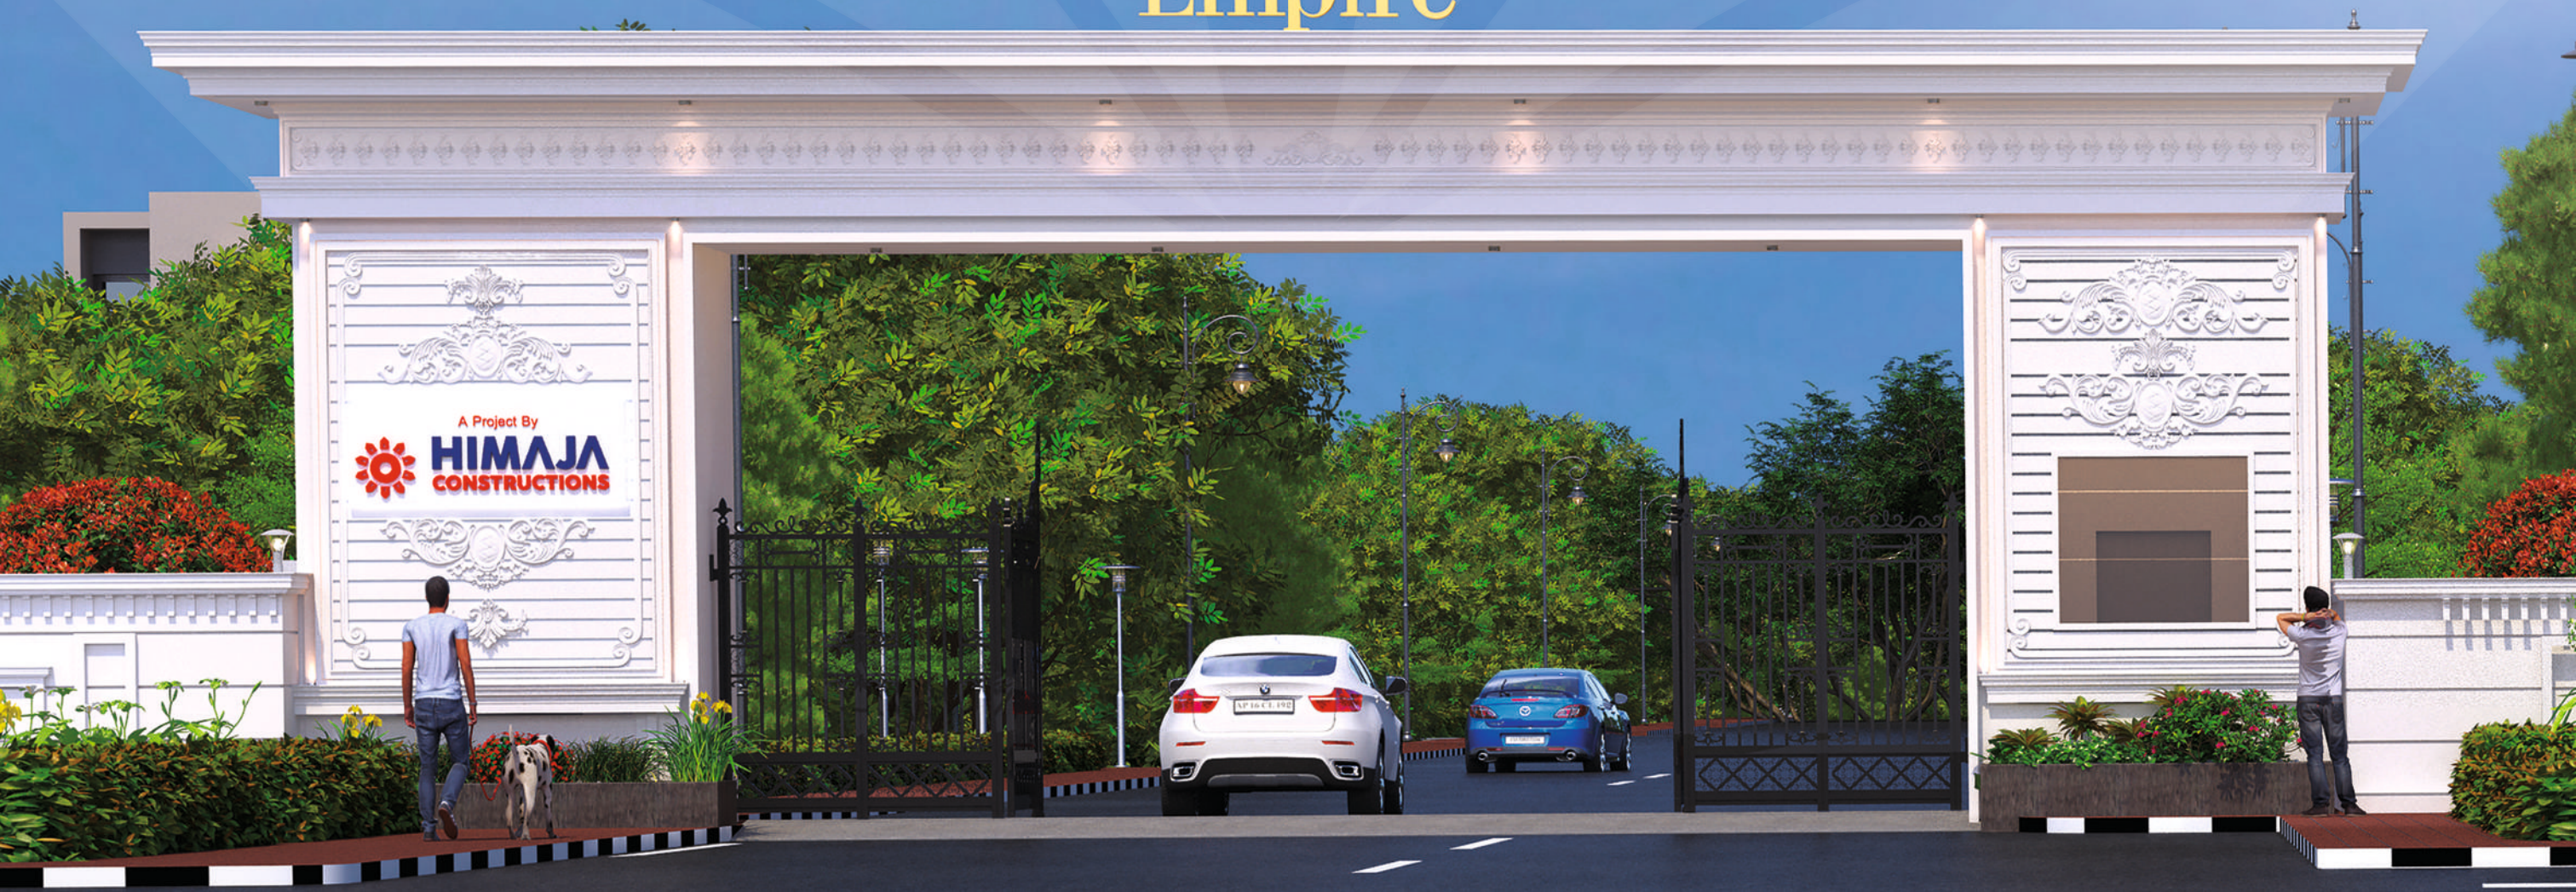

A Project by
HIMAJA™
CONSTRUCTIONS
— Trust . Value . Happiness —

PHASE-1

PHASE-2

Elite Empire

~ WHERE A BETTER WAY OF LIVING AWAITS ~

Luxury Plots & Villas

Near HCL Tech, Gannavaram.

A HOME THAT'S A JOY FOREVER

219 Luxury
Plots / Villas

Starting from
190 sq. yds UP TO 486 sq. yds

The indulgence begins with a grand designed entry. Our boutique-styled villa community is more than just a residence; it's a curated experience. Enjoy the exclusivity of thoughtfully designed spaces that reflect your unique lifestyle.

HIGHLIGHTS:

- Grand Entrance Arch
- AP CRDA & RERA Approved
- Entire layout surrounded by compound wall
- 24X7 Security
- BT Roads
- Solar street lights
- Underground Drainage
- Underground power cables
- Over head water tank & Underground Storage Sump
- Water connection to each plot
- Designer Street lights
- Lush Green Landscapes

Home
 Is where our story begins..
 An environment offering
 warmth security
 and happiness

Elite Empire is an exclusive gated community offering luxury open plots and villas designed for those who seek the best in life. With seamless connectivity to NH-16, HCL Tech, Medha IT Park, International Airport, Proposed Metro Station and West bypass (ORR) this premium development ensures effortless access to key destinations. Thoughtfully planned with world-class amenities and a secure environment, Elite Empire provides the perfect blend of comfort, convenience, and investment potential.