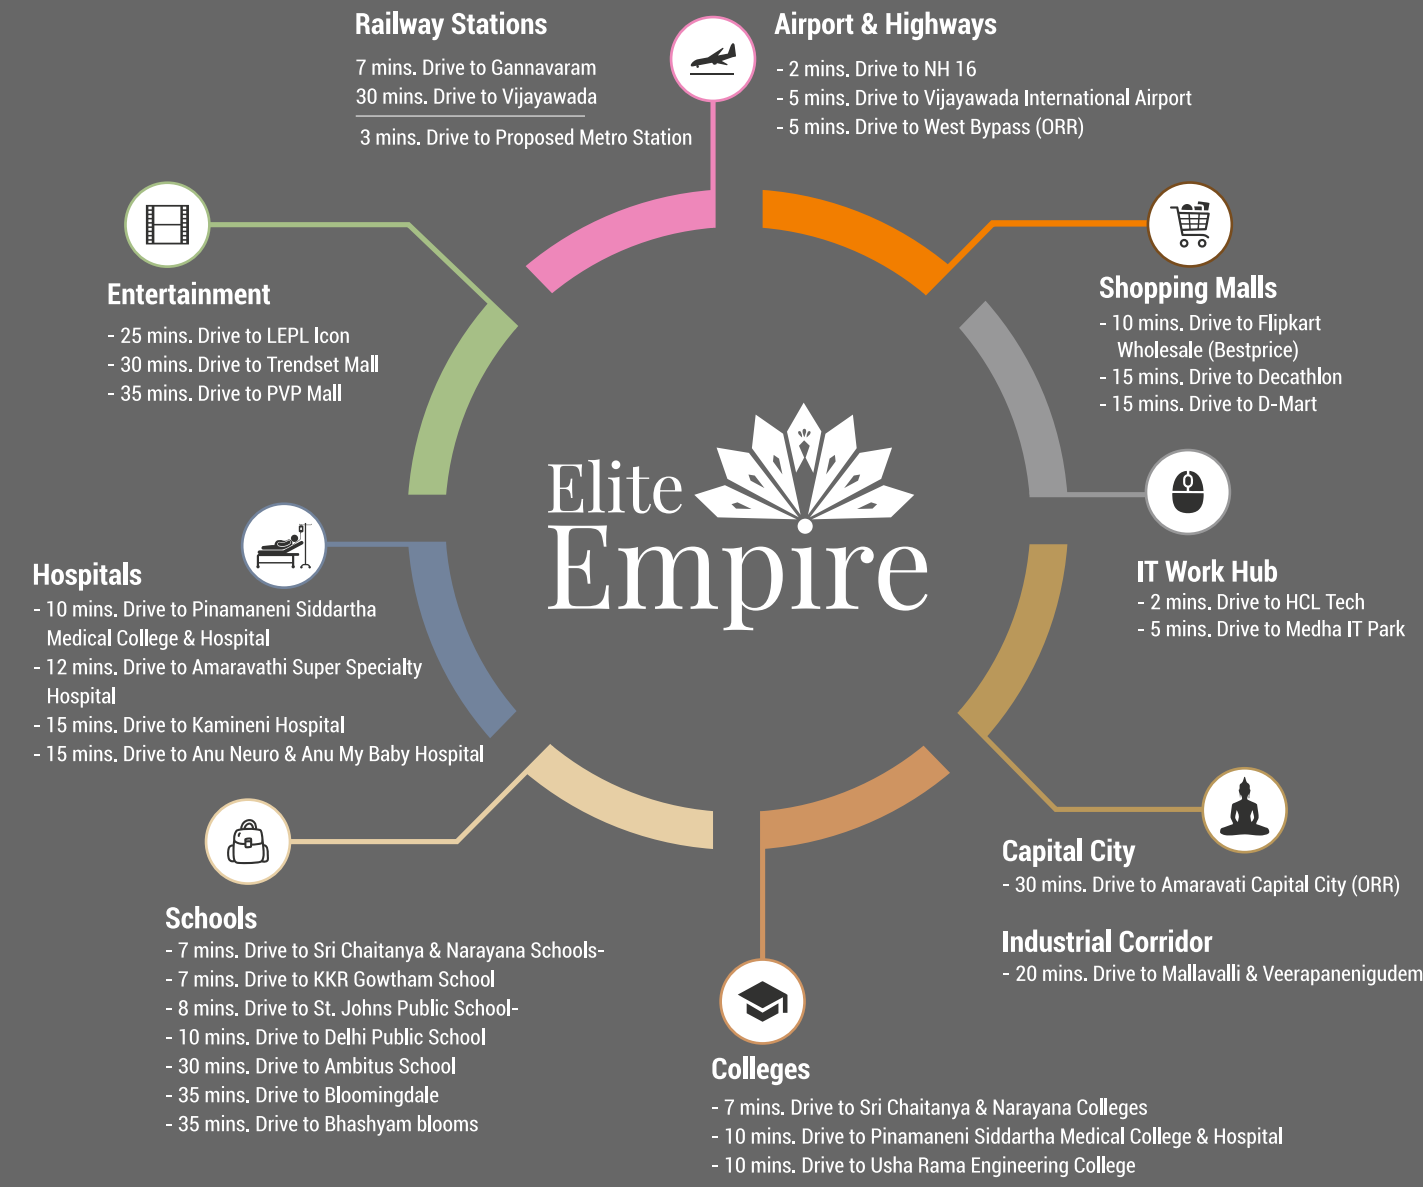

Whether you're looking to build your dream home or make a future-ready investment, Elite Empire is where your aspirations take shape.

WHERE YOUR
 FUTURE THOUGHT TO BE

Amaravati Capital City

HCL & Medha IT Park

Vijayawada International Airport

Pinnamaneni Siddhartha Medical College & Hospital

Where Serenity Welcomes You

At Elite Empire, lush green parks are designed to offer the perfect balance of relaxation, recreation, and community engagement. Whether it's unwinding in serene meditation spaces, enjoying vibrant social gatherings, or staying active with sports and fitness zones, our thoughtfully planned outdoor spaces enhance every aspect of your lifestyle. With beautifully landscaped surroundings, modern amenities, and a secure environment, Elite Empire creates a refreshing retreat where luxury meets nature.